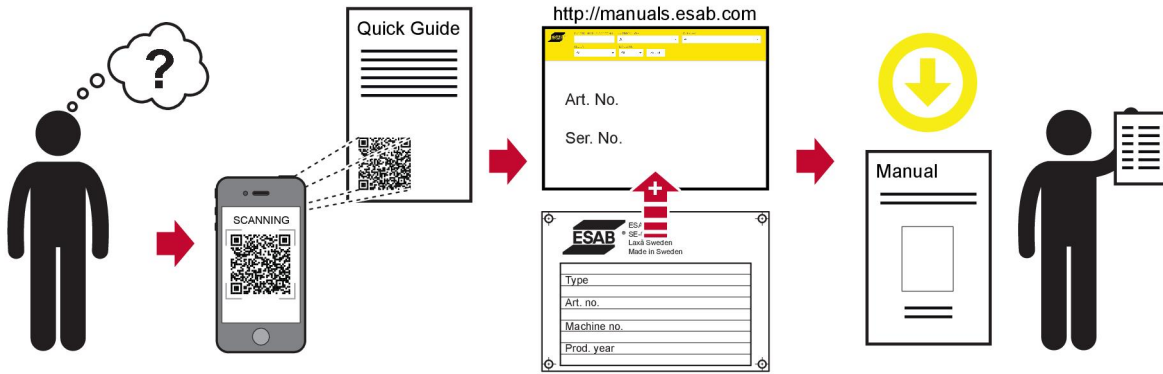

Rogue ET 180i, ET 200iP PRO

Quick Start Guide

 WE CARE ABOUT THE ENVIRONMENT

FIND YOUR MANUAL ONLINE

<http://manuals.esab.com/>

For contact information visit esab.com

ESAB AB, Lindholmsallén 9, Box 8004, 402 77 Gothenburg, Sweden, Phone +46 (0) 31 50 90 00