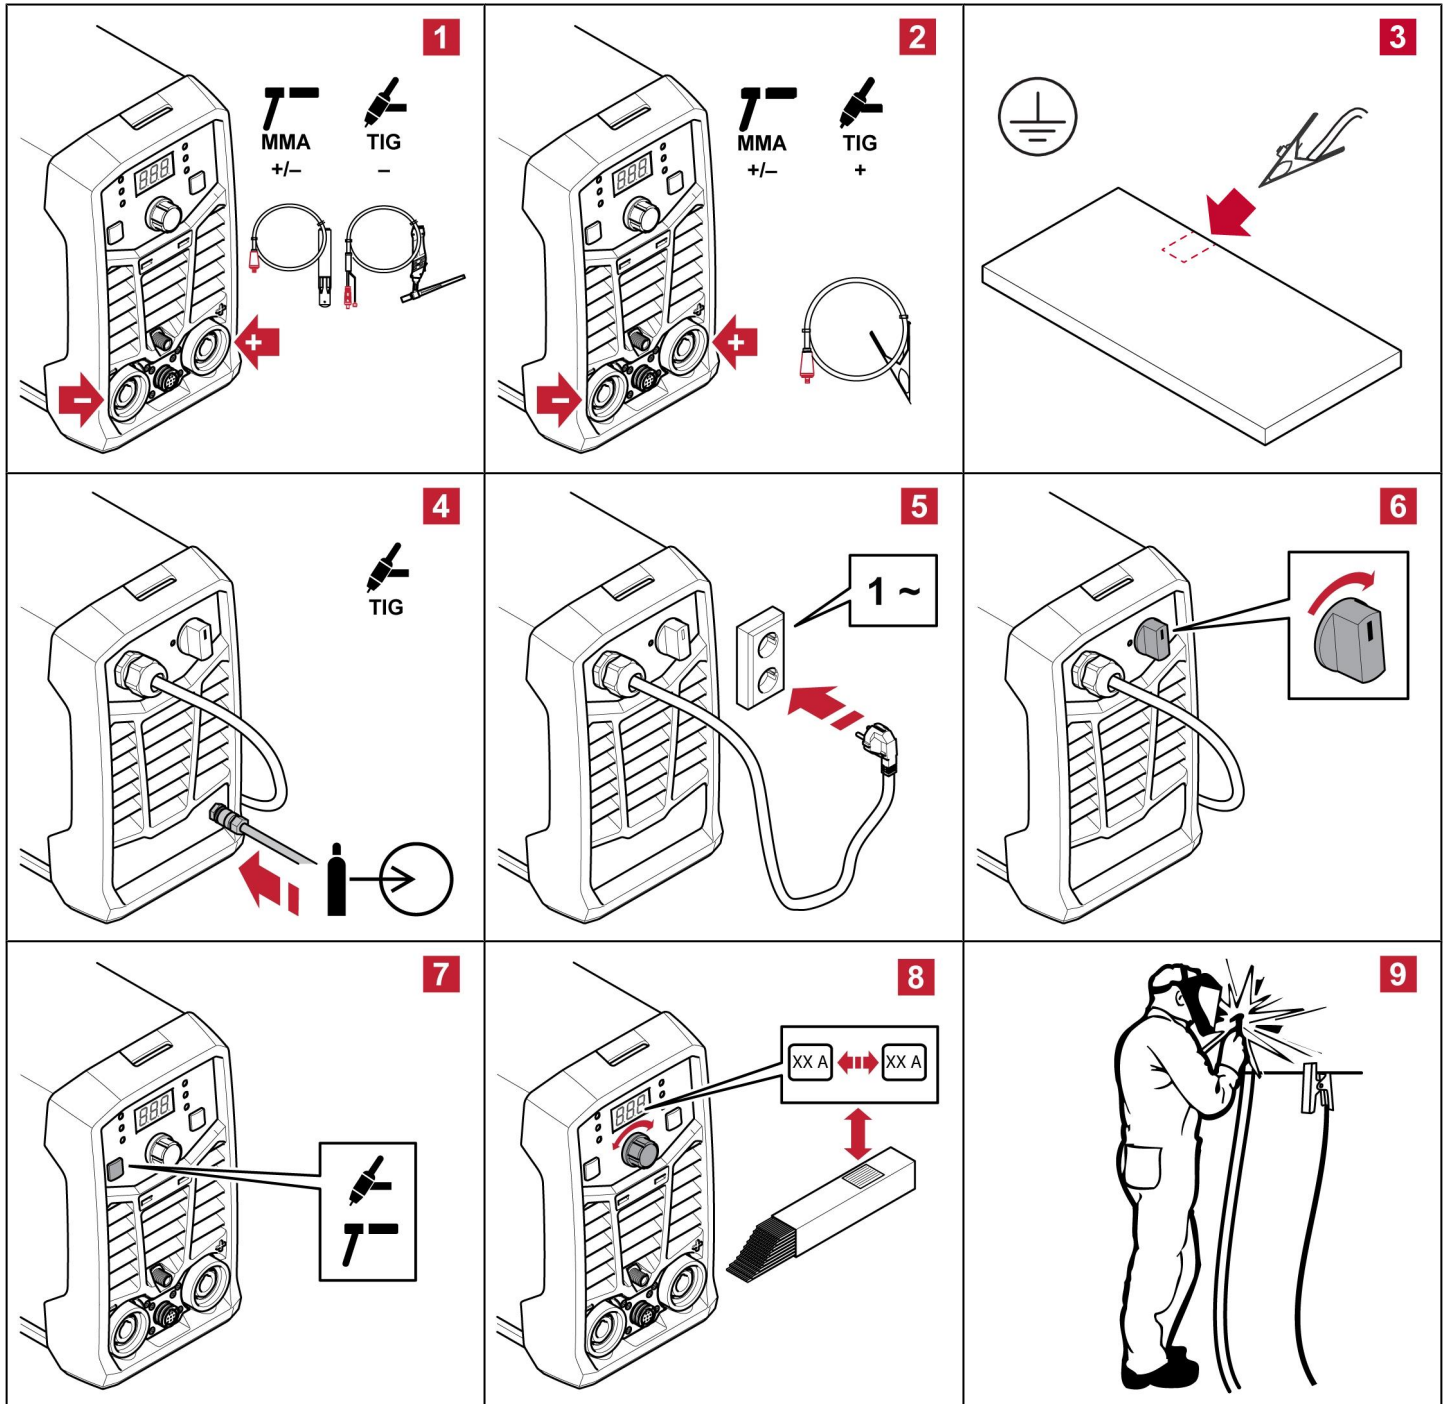

Rogue ET 180i, ET 200iP PRO

Quick Start Guide

 WE CARE ABOUT THE ENVIRONMENT

FIND YOUR MANUAL ONLINE

<http://manuals.esab.com/>

For contact information visit esab.com

ESAB AB, Lindholmsallén 9, Box 8004, 402 77 Gothenburg, Sweden, Phone +46 (0) 31 50 90 00